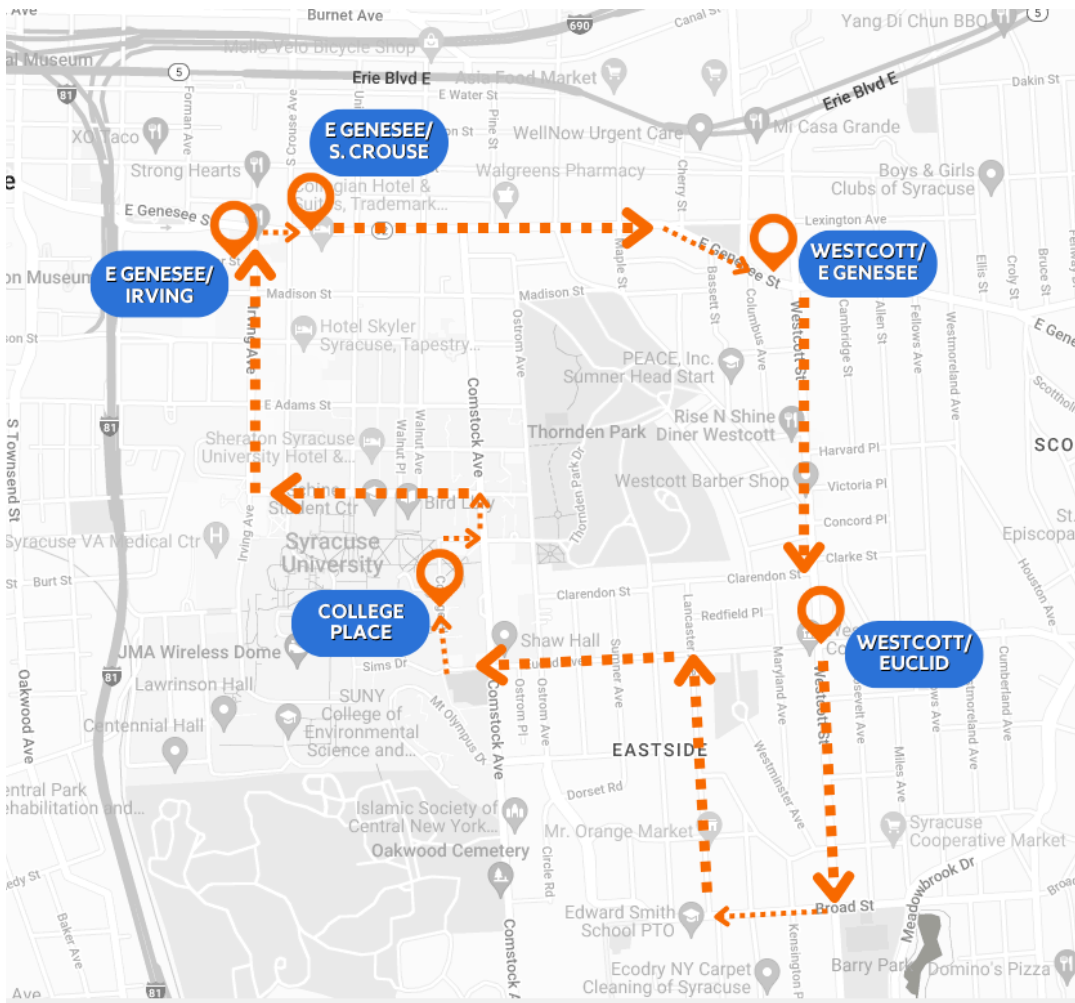

# TRANSPORTATION RESOURCES

## LATE-NIGHT EUCLID LOOP

SCAN FOR  
SCHEDULE

Syracuse University

Parking and Transportation Services

[parking.syr.edu](http://parking.syr.edu) | [315.443.4652](tel:315.443.4652) | [@su\\_parking](mailto:@su_parking) | [parkmail@syr.edu](mailto:parkmail@syr.edu)