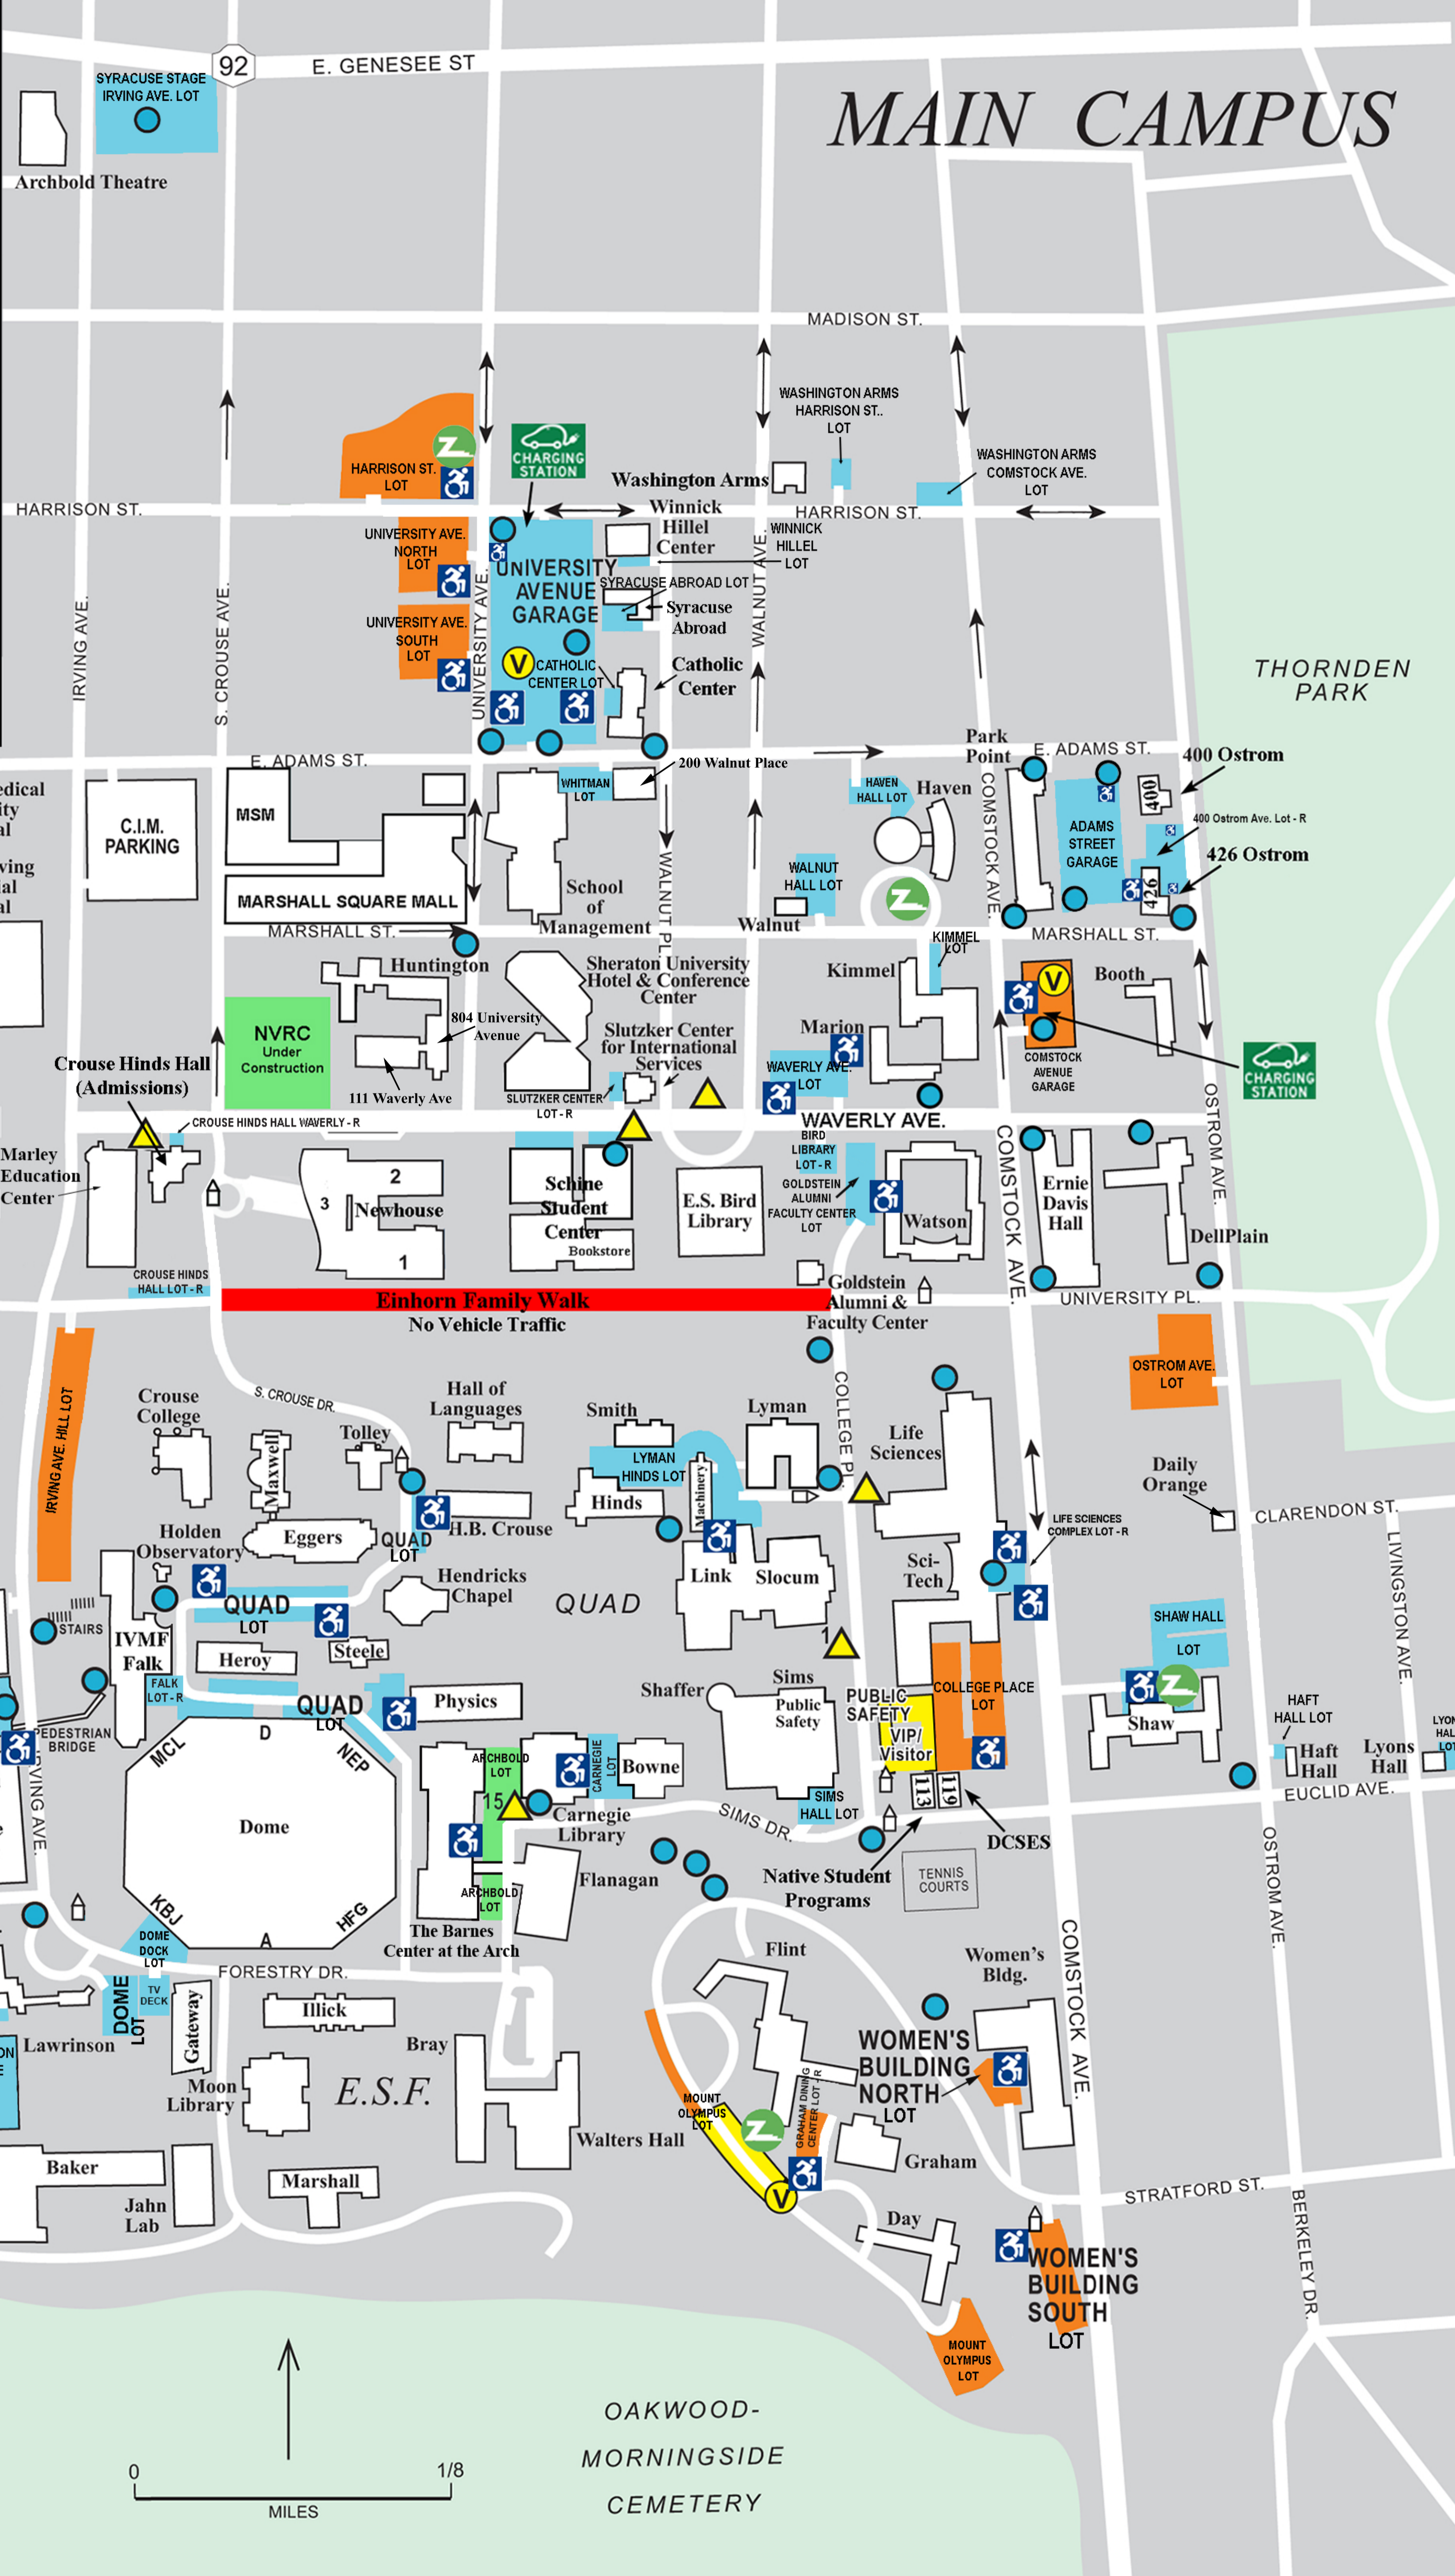

MAIN CAMPUS

- Accessible Parking
- Blue light alarm call station
- Zipcar Rental
- Bus shelter / stop
- Campus parking information
- Visitor/Meter spaces available
- Electric vehicle charging stations located in Booth and University Ave. Garages
- Einhorn Family Walk No Vehicle Traffic
- Restricted to valid corresponding permits only 24 hours per day, 7 days per week.
- Valid corresponding permit required. Any valid SU permit between 4:30 pm and 7 am M-F and weekends except Dome and Special Events.
- Restricted due to construction during Dome events. Valid permit only.

Exit 18

Exit 18

81

THORNDEN PARK

OAKWOOD-MORNINGSIDE CEMETERY