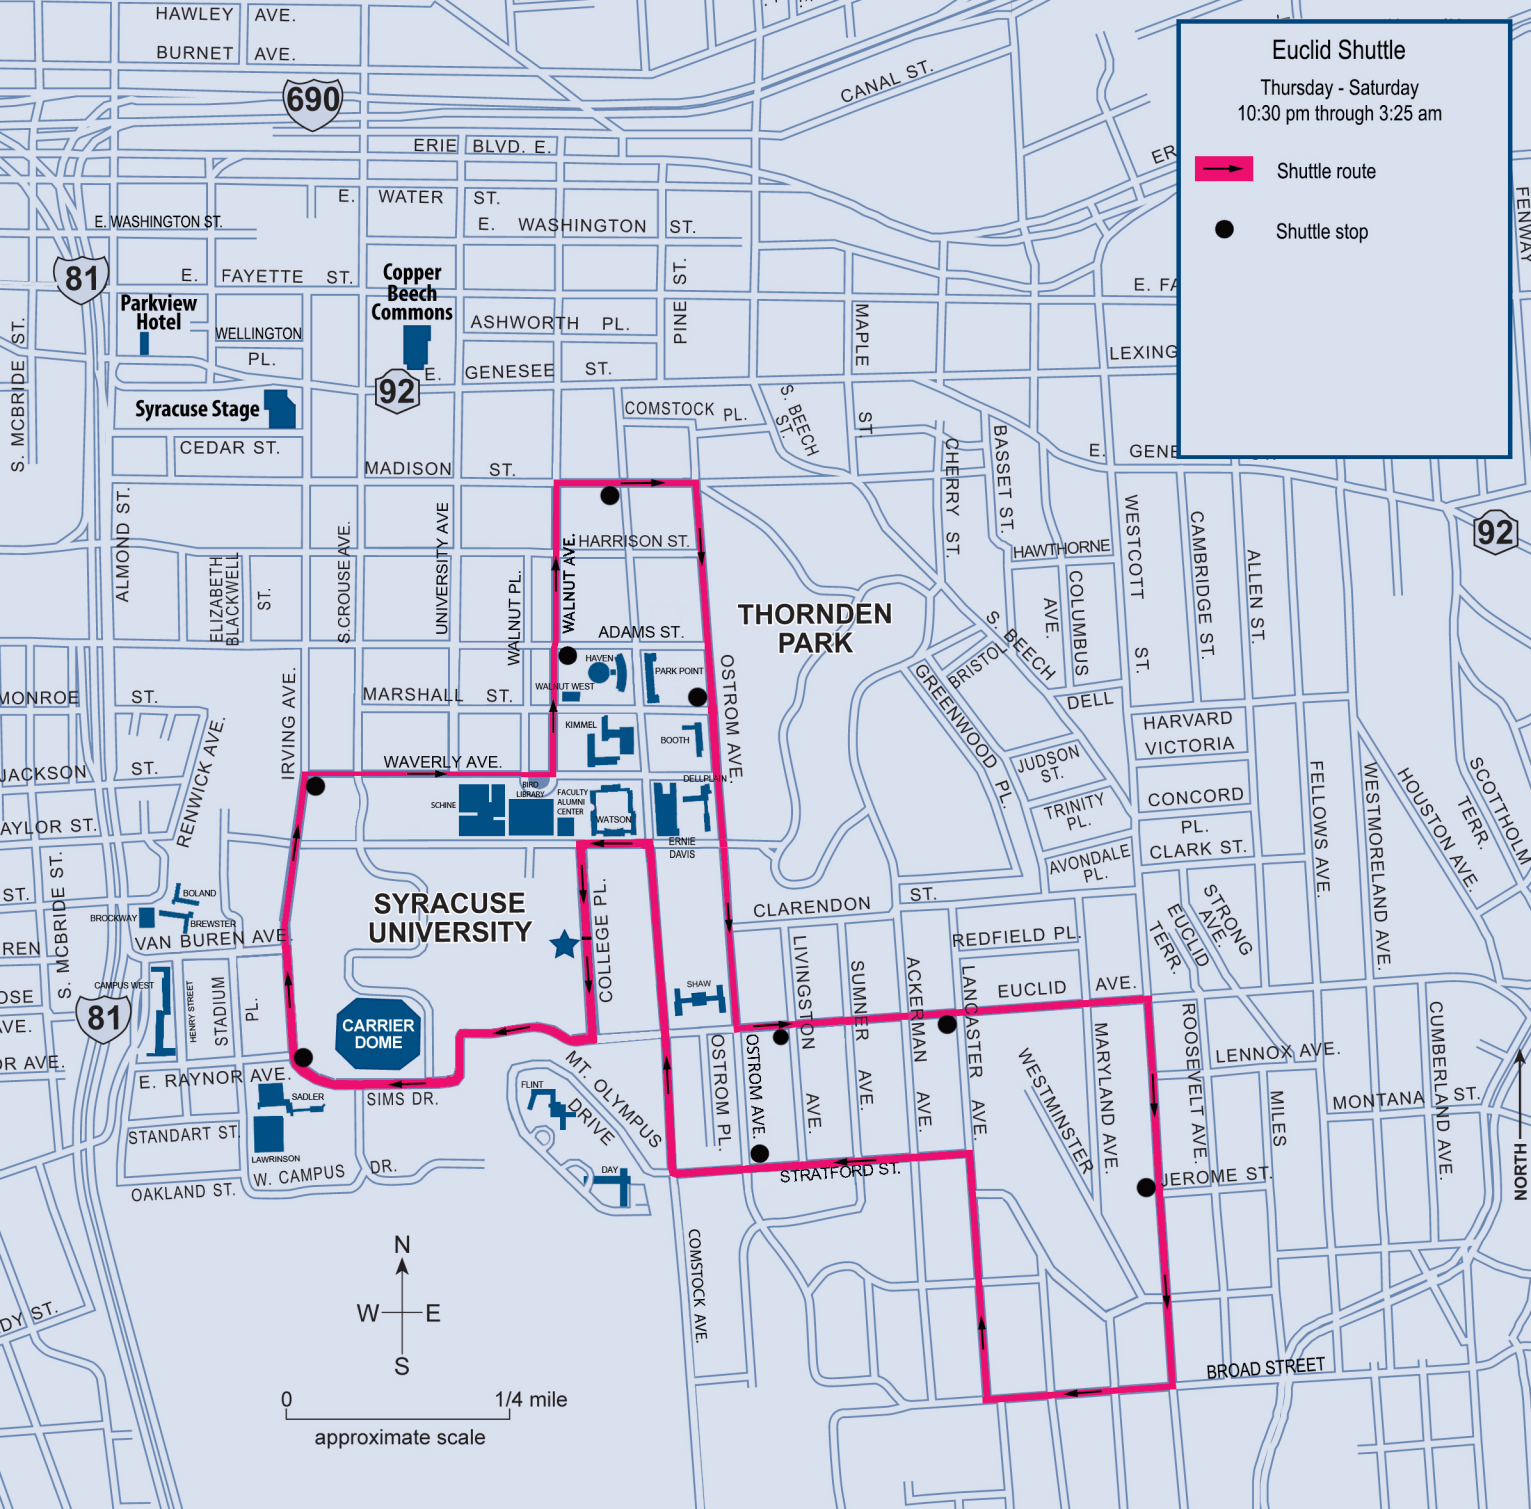

Euclid Shuttle

Thursday - Saturday
10:30 pm through 3:25 am

-  Shuttle route
-  Shuttle stop

0 1/4 mile
approximate scale