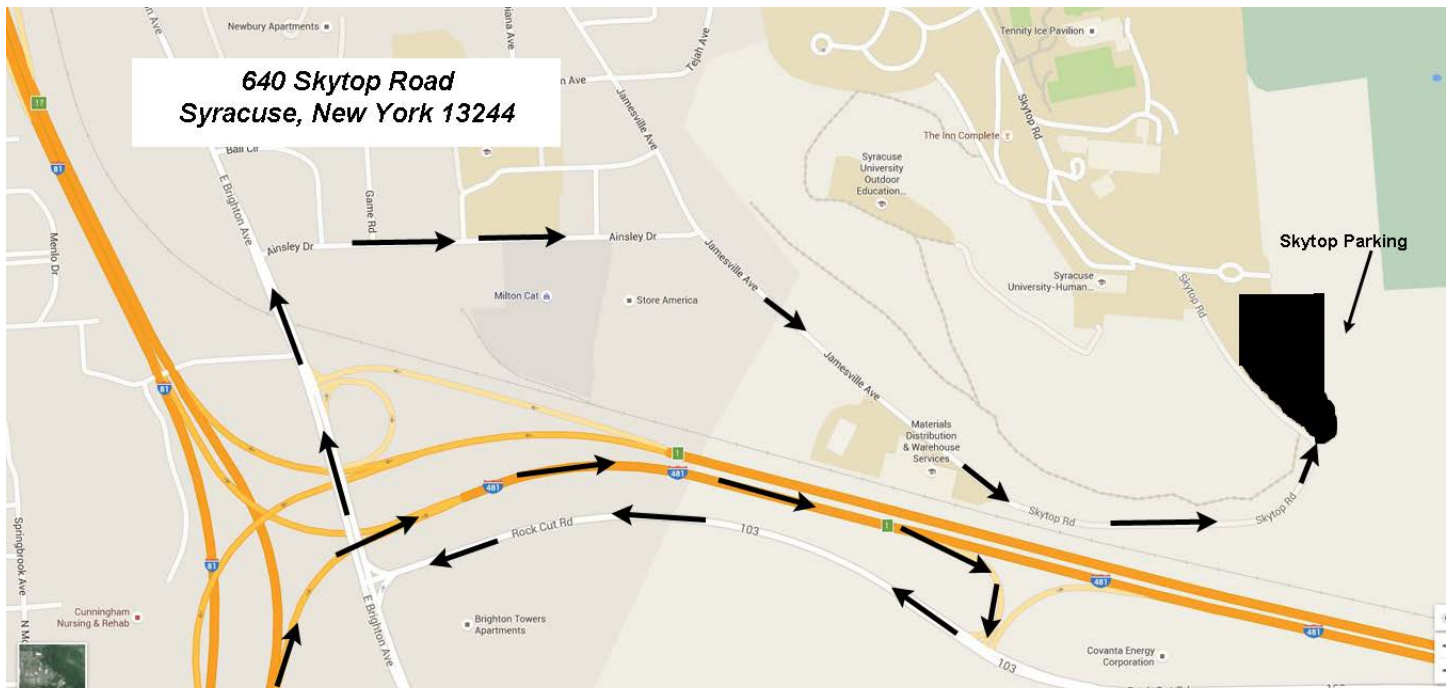

Syracuse University

Parking and Transit Services

From Interstate 81 heading North: Take I-81 North to Interstate 481 North. Exit at Rock Cut Rd. and turn right. Proceed on Rock Cut Rd. to E. Brighton Ave. and turn right. Proceed on E. Brighton Ave. to Ainsley Dr. and turn right. Proceed on Ainsley Dr. to Jamesville Ave. and turn right.

Proceed up Jamesville Ave. It will eventually become Skytop Rd. Parking Booths will be at the top of the hill. Parking will be available with a free shuttle service to and from the Carrier Dome.

GPS address: 640 Skytop Road, Syracuse, NY 13244