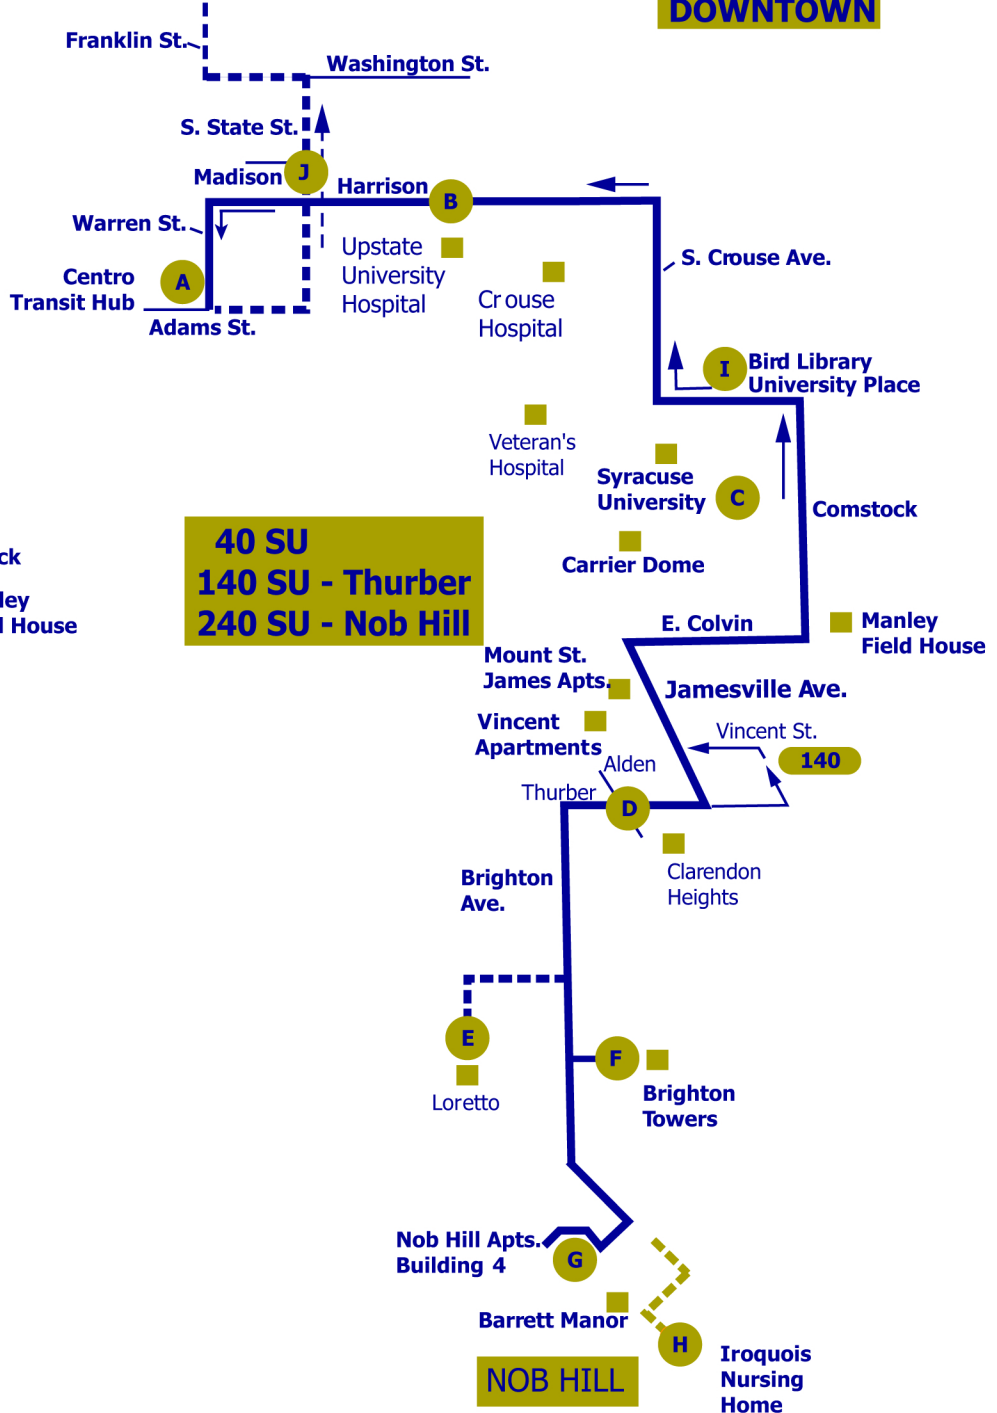

**FROM
DOWNTOWN**

**40 SU
140 SU - Thurber
240 SU - Nob Hill**

Extra Service

DIRECT SERVICES is also available from the Nob Hill, Brighton, Thurber, East Colvin area to the following schools when school is in session:

Bishop Grimes, Bishop Ludden, CBA, Corcoran, Henninger, Notingham

For specific route information, please contact Centro at: (315) 442-3400 or visit our website @ www.centro.org

**TO
DOWNTOWN**

**40 SU
140 SU - Thurber
240 SU - Nob Hill**

NOB HILL