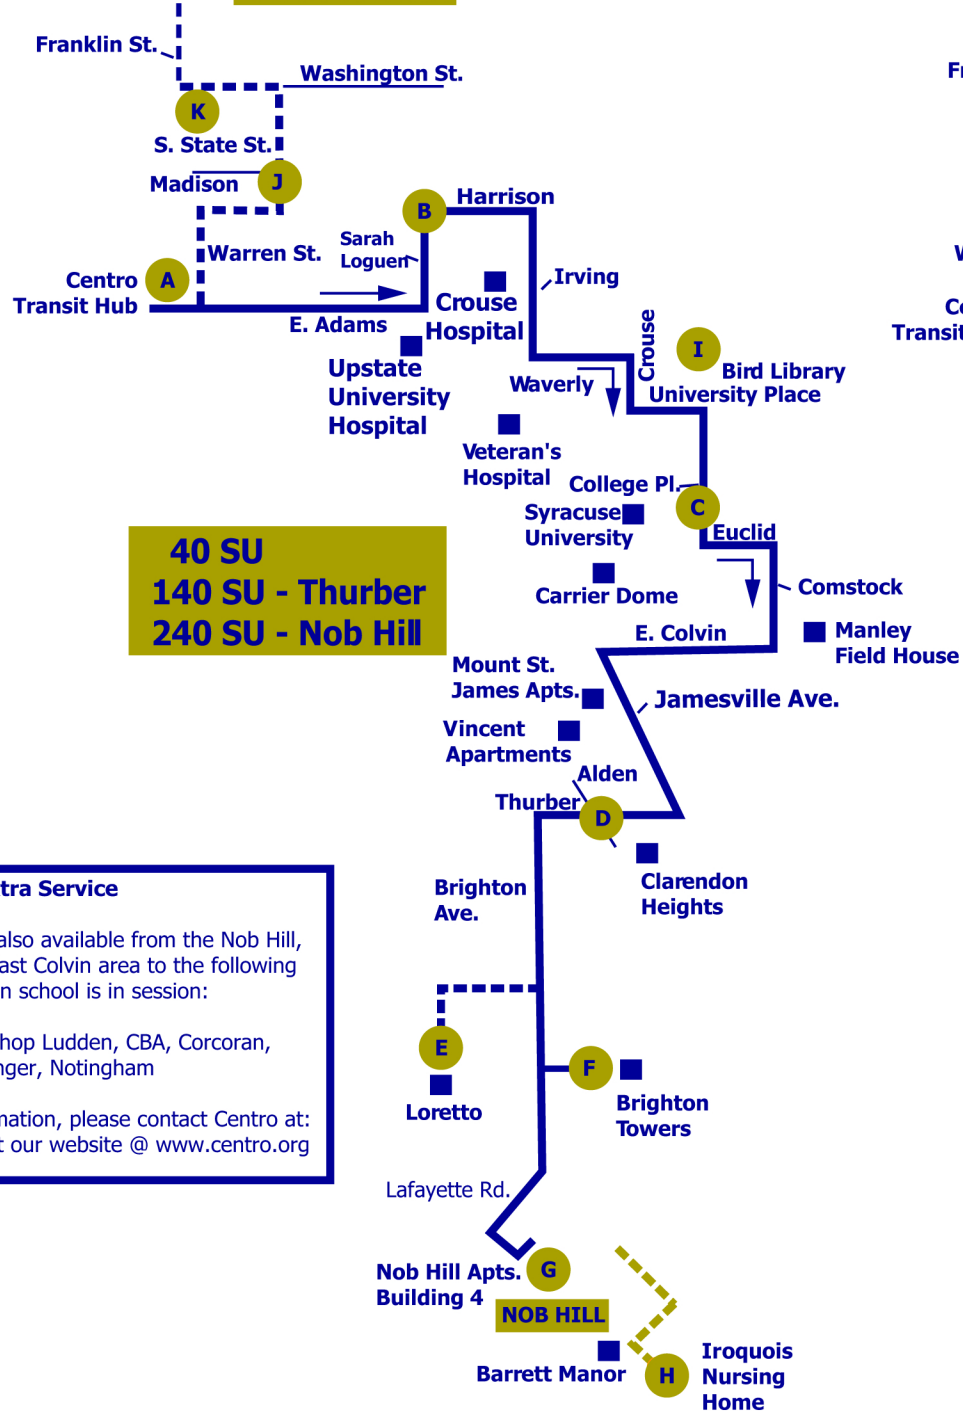

**FROM
DOWNTOWN**

**40 SU
140 SU - Thurber
240 SU - Nob Hill**

Extra Service

DIRECT SERVICES is also available from the Nob Hill, Brighton, Thurber, East Colvin area to the following schools when school is in session:

Bishop Grimes, Bishop Ludden, CBA, Corcoran, Henninger, Notingham

For specific route information, please contact Centro at: (315) 442-3400 or visit our website @ www.centro.org

**TO
DOWNTOWN**

**40 SU
140 SU - Thurber
240 SU - Nob Hill**

NOB HILL