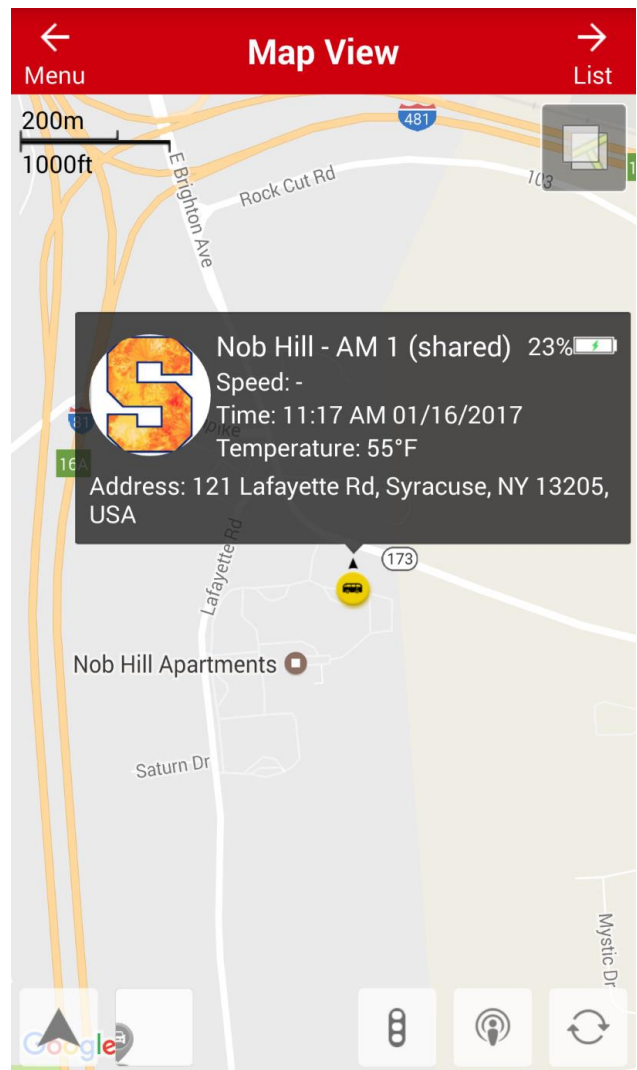

Track Bus Location Live & View Schedule

Want to know where the
bus is in real time?
SU and Birnie Bus have a
solution for you!

Get Started Right Away

Download the App from the Google Play or
App Store to your phone by searching
TracManager - *it's free!*

Log in using the following information:

Username: shuttle@syr.edu

Password: **orange**

If you do not have a mobile device, you can
visit gps.tracmanager.com and use the
same login information to access the
tracking website.

Easy to Use

Use the "List" icon in the **top right corner** to
switch between buses.

Use the "Menu" icon in the **top left corner**
to switch between different functions.

Point of interest will list the schedule for the
selected bus.

Clicking the icons on the map will display
the bus detail and location or stop schedule.

For a text-only version, download the **TracCampus** App!