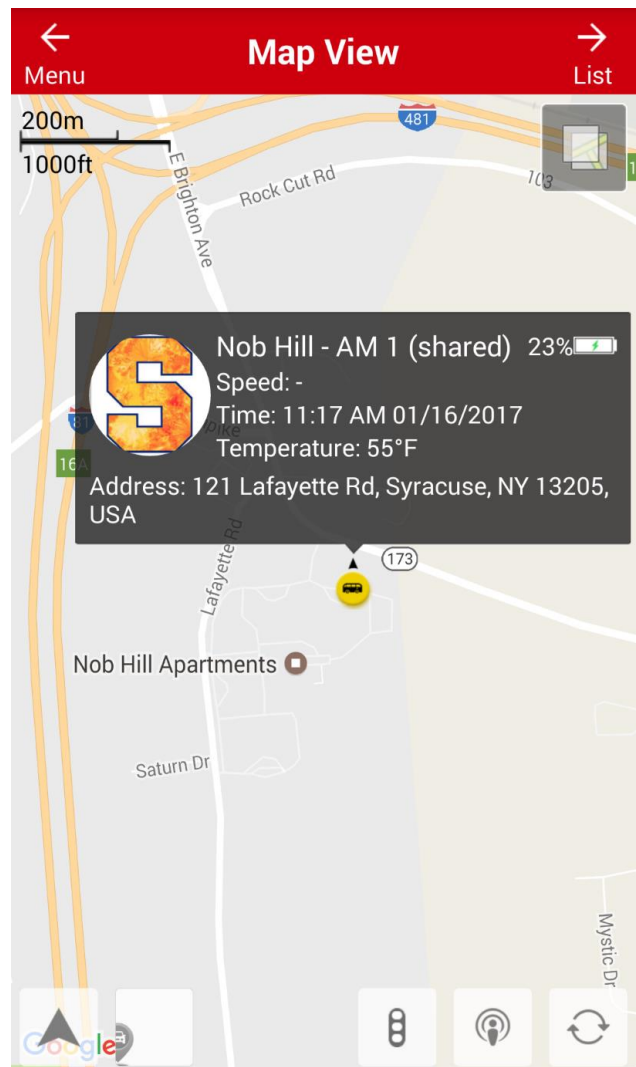

Track Bus Location Live & View Schedule

Want to know where the
bus is in real time?
SU and Birnie Bus have a
solution for you!

Get Started Right Away

Download the App from the Google Play or
App Store to your phone by searching
TracManager - *it's free!*

Log in using the following information:

Username: shuttle@syr.edu

Password: **orange**

If you do not have a mobile device, you can
visit gps.tracmanager.com and use the
same login information to access the
tracking website.

Easy to Use

Use the "List" icon in the **top right corner** to
switch between buses.

Use the "Menu" icon in the **top left corner**
to switch between different functions.

Point of interest will list the schedule for the
selected bus.

Clicking the icons on the map will display
the bus detail and location or stop schedule.

For a text-only version, download the **TracCampus** App!